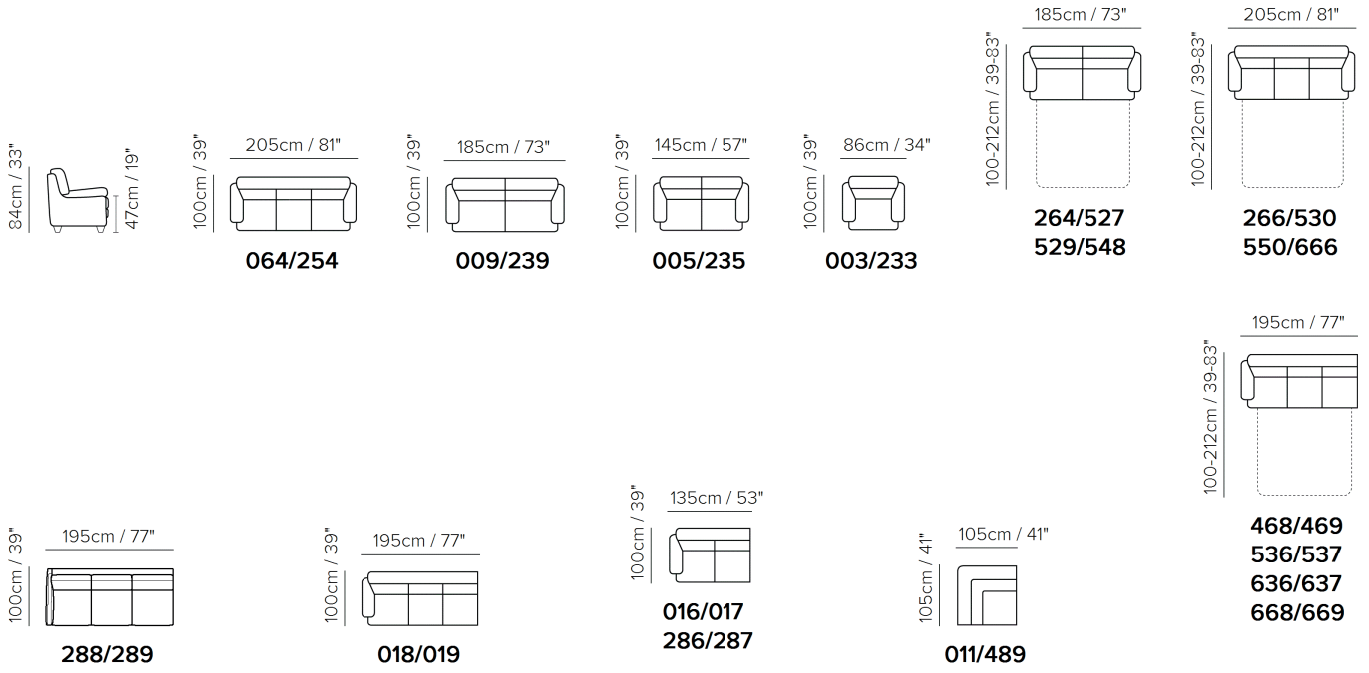

**COVERINGS IN
OVER 100 COLOURS**

GREEN PLUS

MEMORY FOAM

**SPACE SAVING
DIMENSIONS**

SCHEMATICS

COMPOSITION EXAMPLES